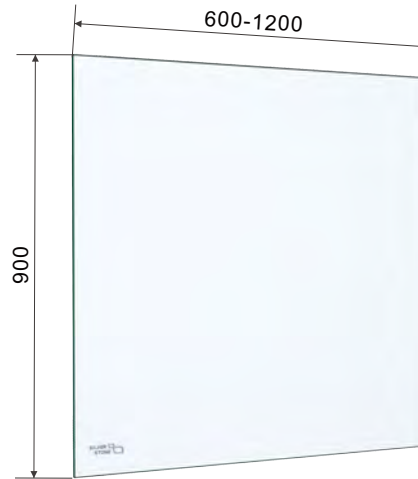

Drawing ID
6SM750

Drawing ID
6SM900

Drawing ID
6SMD

**MATERIAL:**

6mm Copper Free Silver Mirror

**CATALOGUE AND DESCRIPTION:**

- > Glass Products
- > Shower Screen Glass
- > 6SM Series

**NOTES:**